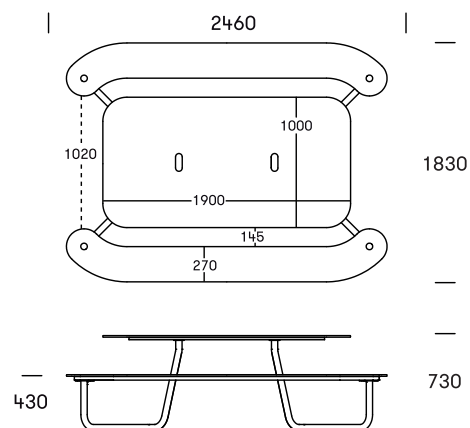

FACTS

PLATEAU PICNIC I

177

PLATEAU presents a stringent - almost graphic - expression firmly rooted in the Scandinavian design tradition. Designed to provide numerous seats in socially oriented formations, Plateau is produced from durable materials requiring no other maintenance than soap and water.

Three available models provide accessibility for all kinds of users. Combining the models in different ways provides a variety of solutions both functionally and aesthetically - and can even be extended with a backrest.

PLATEAU Picnic I features two benches surrounding the table like a pair of parentheses, with room for a wheelchair at either end. Seats 6-8 - including two wheelchairs.

Design: Holscher Design